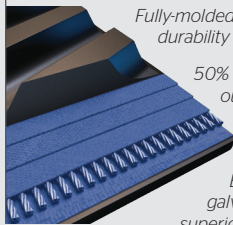

**Today's largest, most powerful tractors demand tougher track.** It's why John Deere® chose Trackman® to create the first rubber track for its tractors. And Trackman continues to deliver groundbreaking innovations resulting in the most rugged track out there. Without question, our track handles more horsepower and delivers better traction to pull more weight. That means we can take on today's heaviest, most powerful tractors with total confidence.

**Trackman®**  
for John Deere® 8RT

**Trackman®**  
OUTWORKS. OUTLASTS.  
OUTPERFORMS. OUT HERE.

**Constructed for Longer Life**

Fully-molded lugs deliver unsurpassed durability and longevity.

50% more wires per inch means our track is more durable and longer-lasting than the competition.

Exclusive patented galvanized cables offer superior corrosion resistance.

**HP Extreme Track**

MAXXTUFF™ steel belt reinforcement is the strongest in the market today.

Wider center design means better clean-out.

Engineered with more usable tread rubber for longer life.

20% thicker carcass resists cuts, punctures and other damage.

John Deere Product Code	Vehicle	Description	Undercarriage Size	Width (in.)	Length (in.)	# of Tread Lugs	Tread Pitch (in.)	Tread Lug Height (in.)	# of Guide Lugs	# of Wire Plies	Carcass Thickness (in.)	Ship Weight (lb.)
<b>John Deere 8RT</b>												
TR130817	JD 8295RT/8320RT/8345RT	Trackman® HP Extreme	Narrow	16	357	92	7.7	2.75	46	4	1.50	985
TR129235	JD 8295RT/8320RT/8345RT	Trackman® HP Extreme	Narrow	18	357	92	7.7	2.75	46	4	1.50	1094